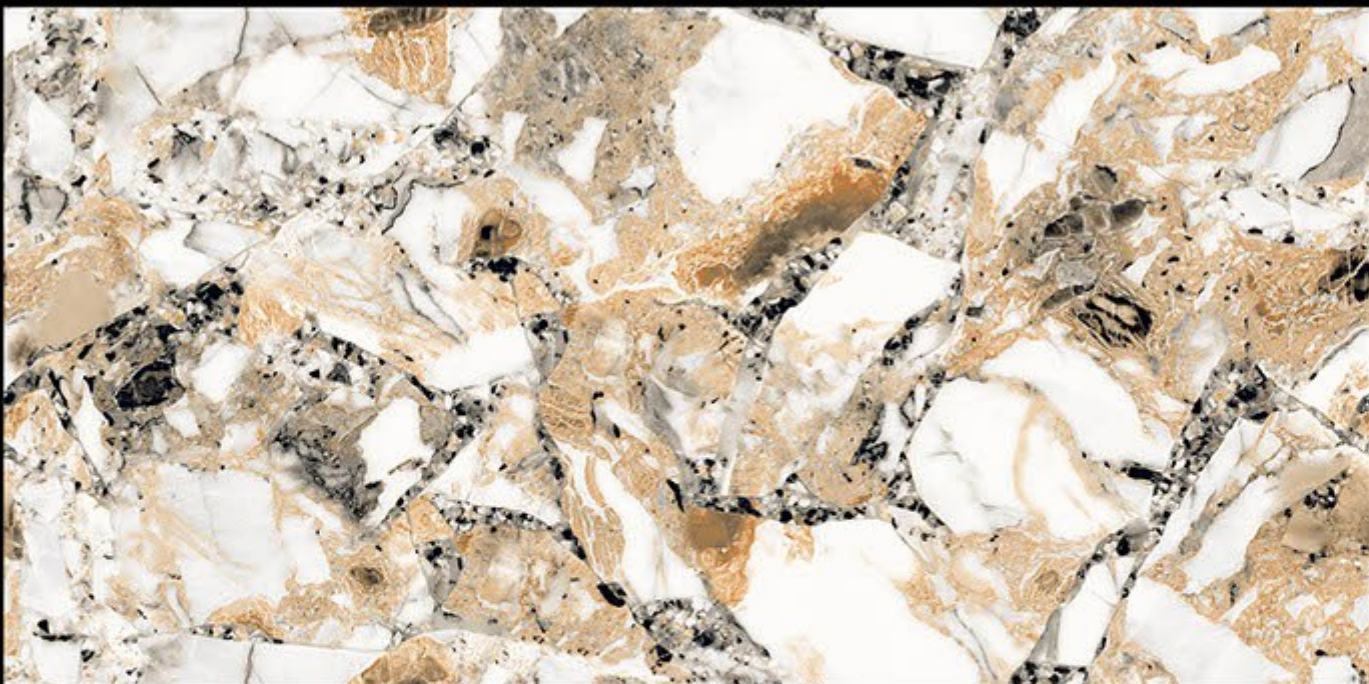

BEVERLY

RANDOM\_4

600x1200mm  
Finish: Glossy(INFINITY)

CALCATA GOLD

RANDOM\_3

600x1200mm  
Finish: Glossy(INFINITY)

COLONIAL

RANDOM\_4