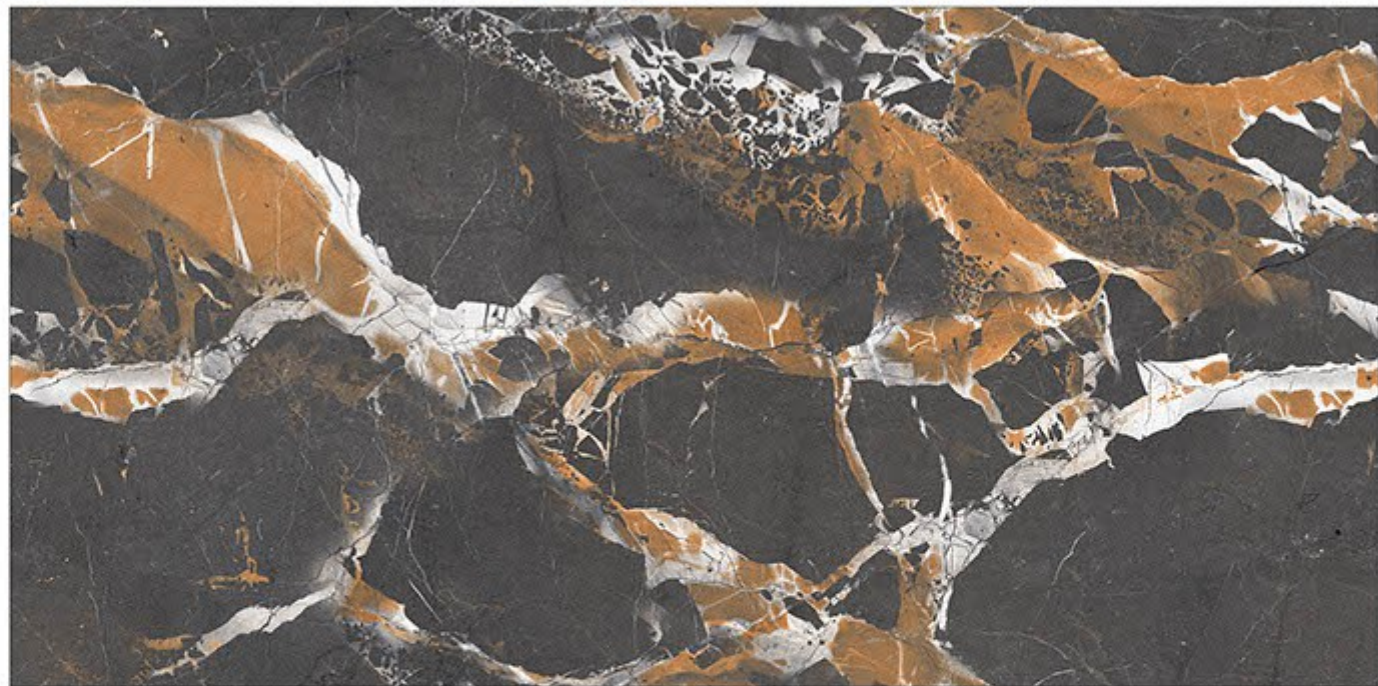

Finish: Hi-Glossy(INFINITY)

TELTIC

RANDOM\_4

600x1200mm

Finish: Glossy(INFINITY)

TRANO

RANDOM\_4

600x1200mm  
Finish: Hi-Glossy(INFINITY)