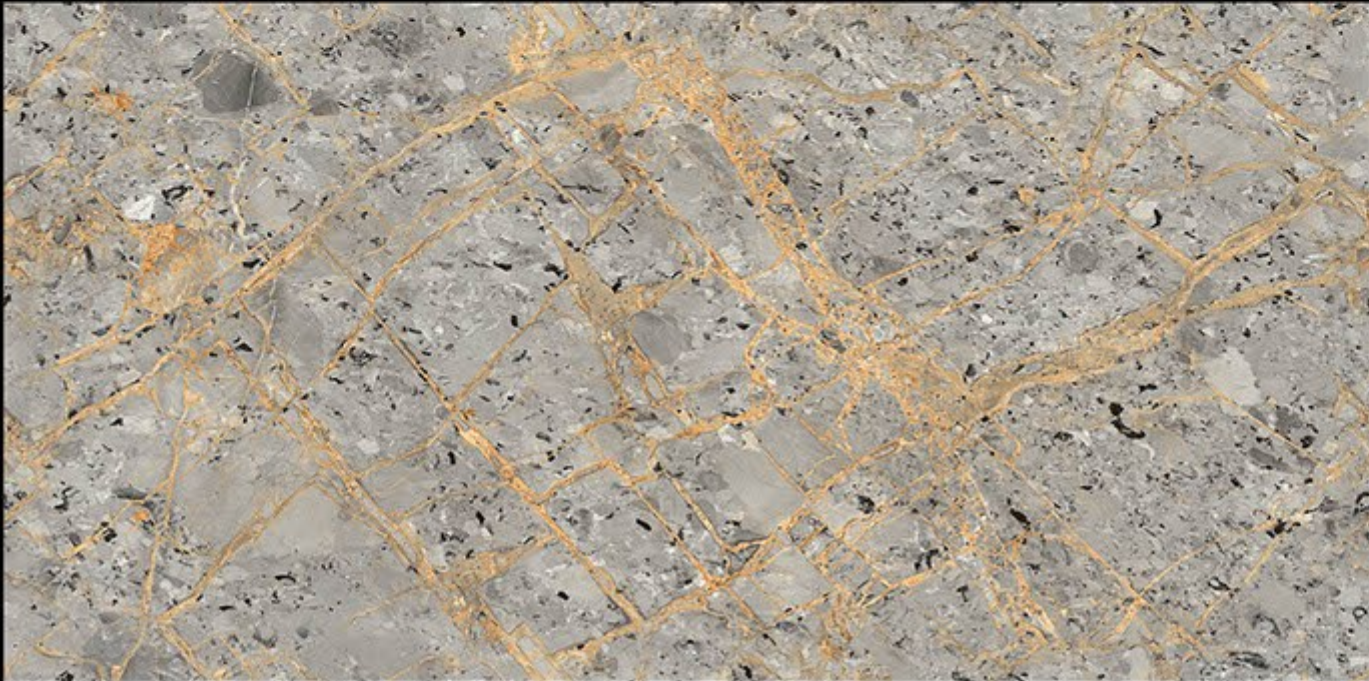

600x1200mm
Finish: Glossy(INFINITY)

ANTI GOLD

RANDOM_4