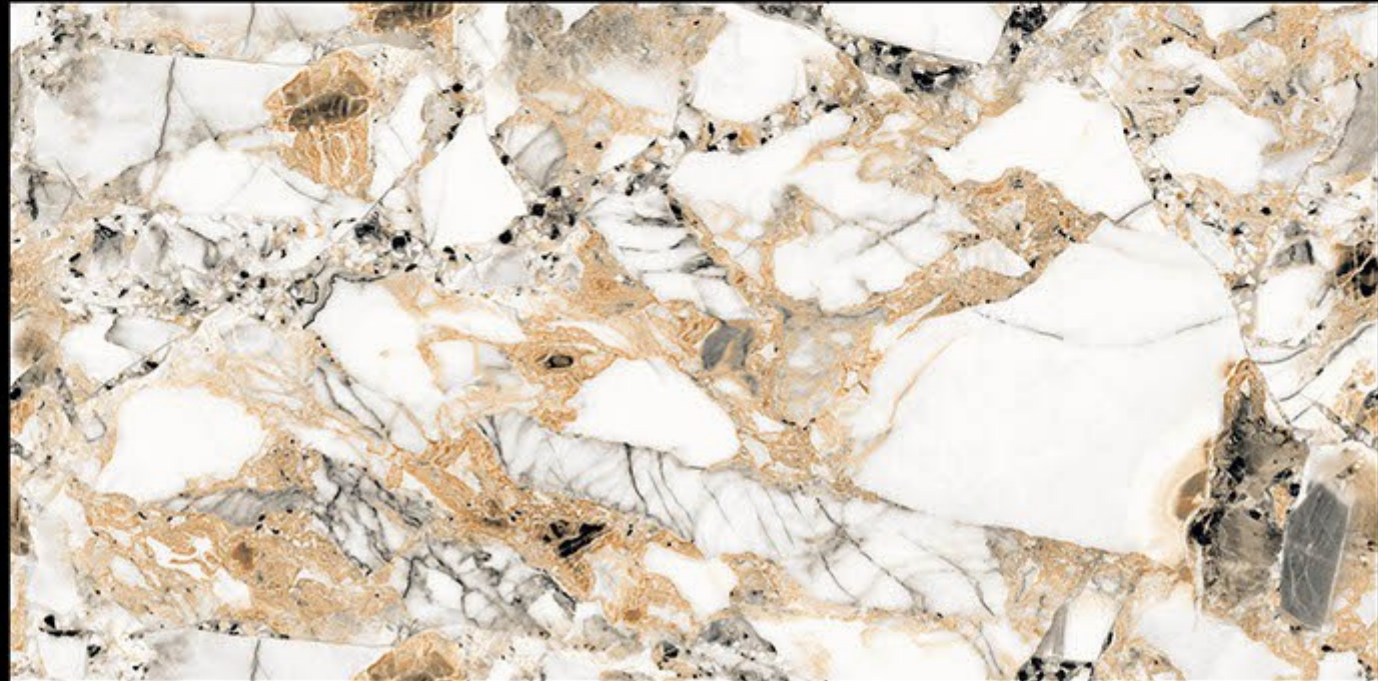

BEVERLY

RANDOM\_4

600x1200mm  
Finish: Glossy(INFINITY)

CALCATA GOLD

RANDOM\_3

600x1200mm  
Finish: Glossy(INFINITY)

COLONIAL

RANDOM\_4