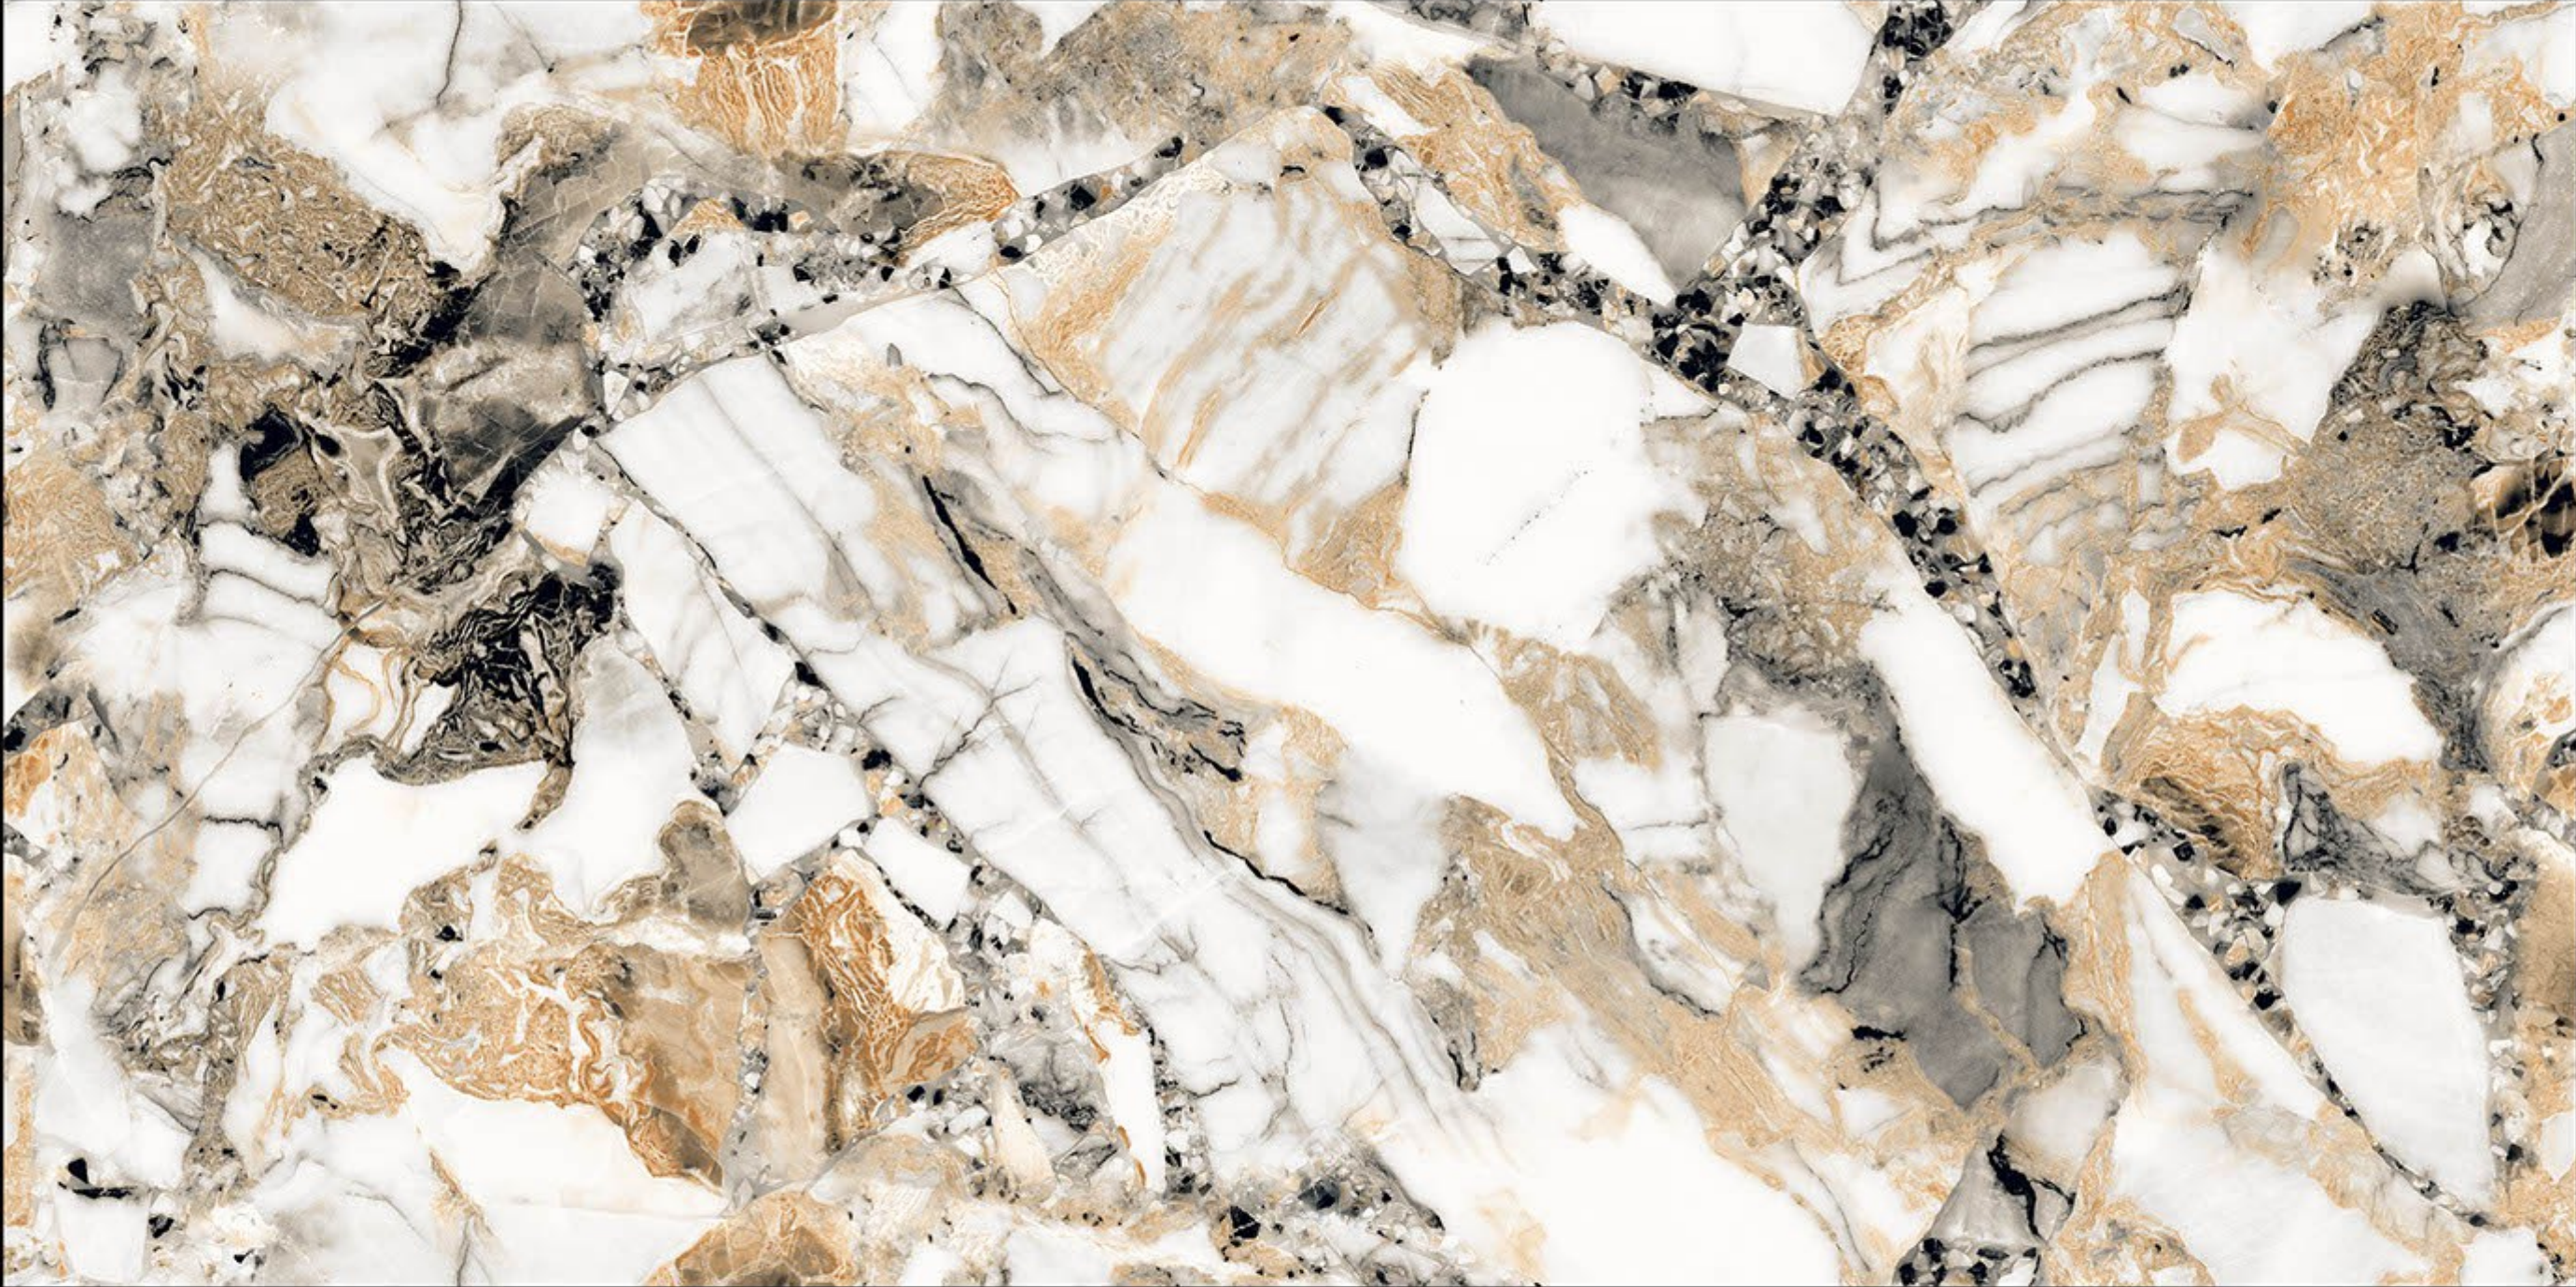

BEVERLY

RANDOM\_4

600x1200mm  
Finish: Glossy(INFINITY)

CALCATA GOLD

RANDOM\_3

600x1200mm  
Finish: Glossy(INFINITY)

COLONIAL

RANDOM\_4