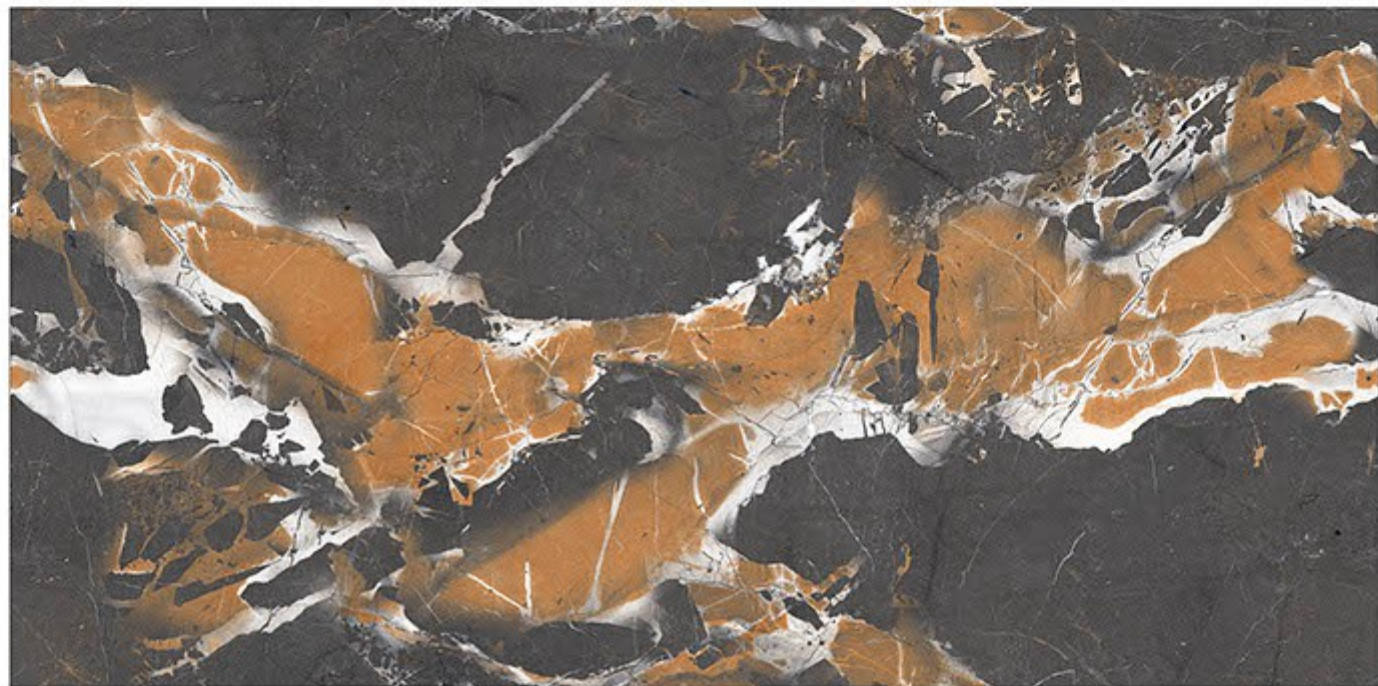

Finish: Hi-Glossy(INFINITY)

TELTIC

RANDOM\_4

600x1200mm

Finish: Glossy(INFINITY)

TRANO

RANDOM\_4

600x1200mm  
Finish: Hi-Glossy(INFINITY)