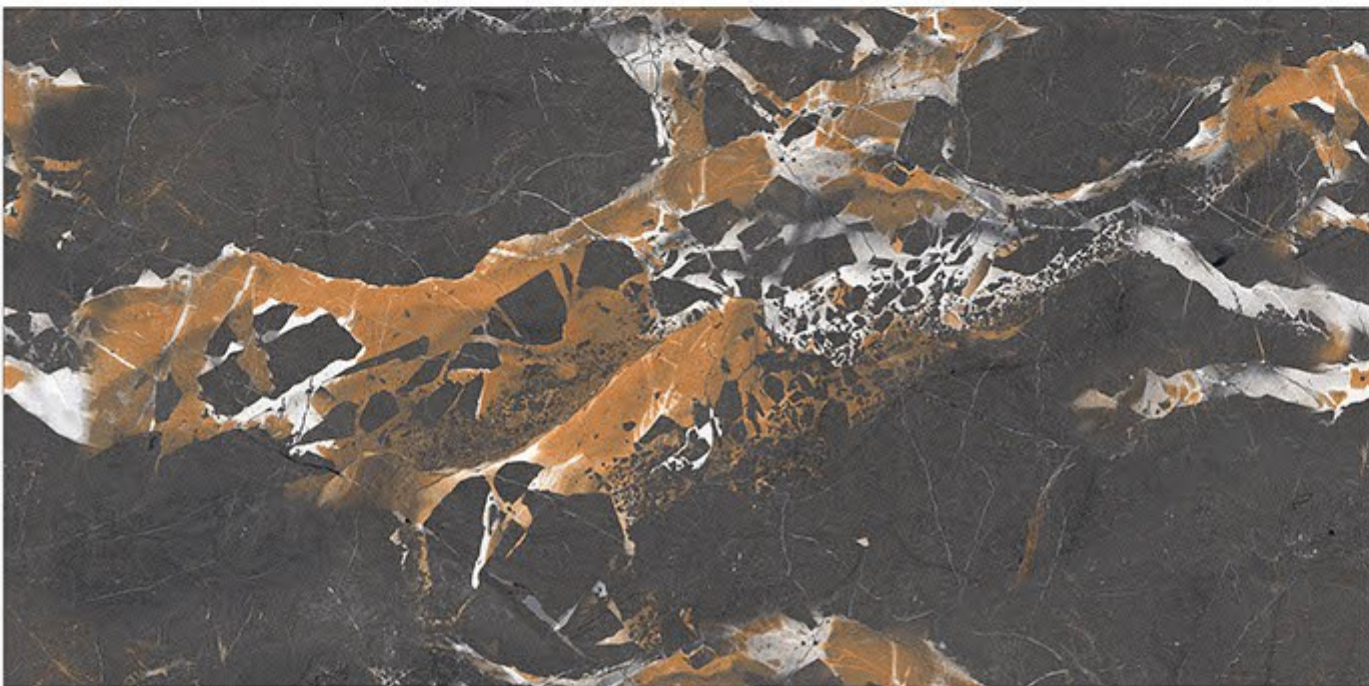

Finish: Hi-Glossy(INFINITY)

TELTIC

RANDOM\_4

600x1200mm

Finish: Glossy(INFINITY)

TRANO

RANDOM\_4

600x1200mm  
Finish: Hi-Glossy(INFINITY)