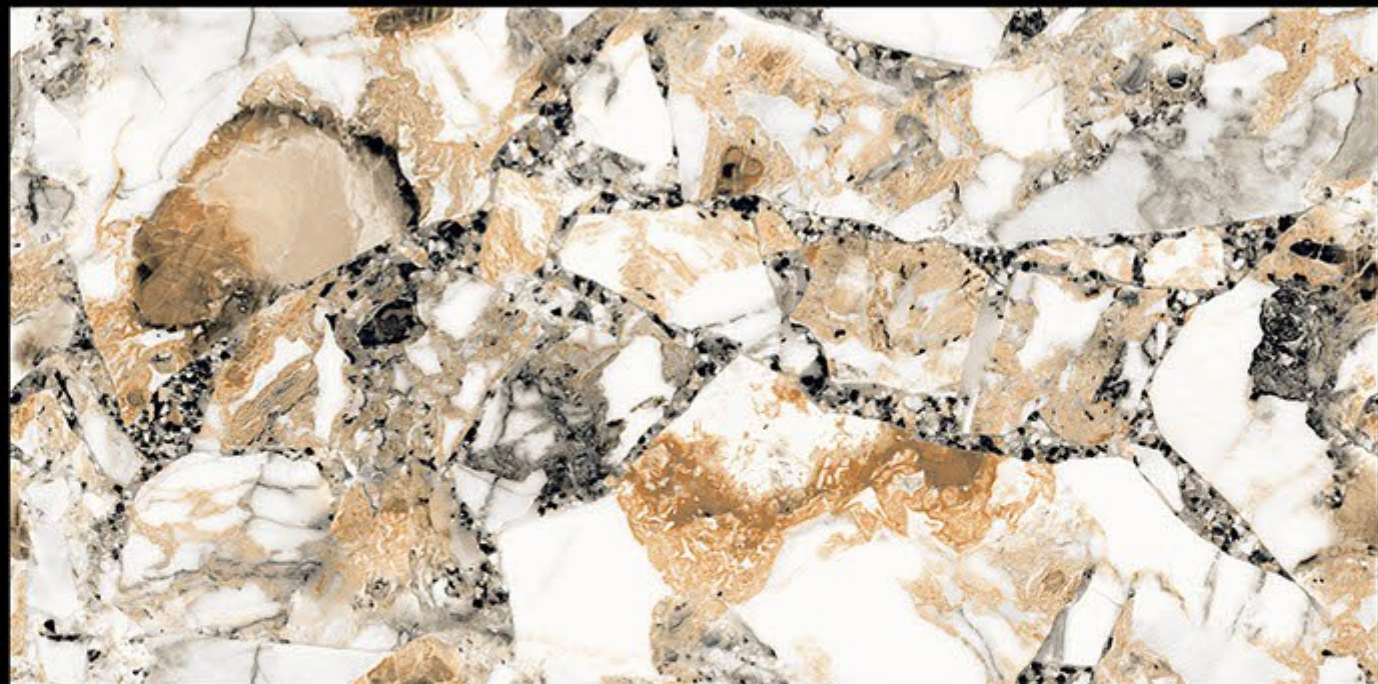

BEVERLY

RANDOM\_4

600x1200mm  
Finish: Glossy(INFINITY)

CALCATA GOLD

RANDOM\_3

600x1200mm  
Finish: Glossy(INFINITY)

COLONIAL

RANDOM\_4