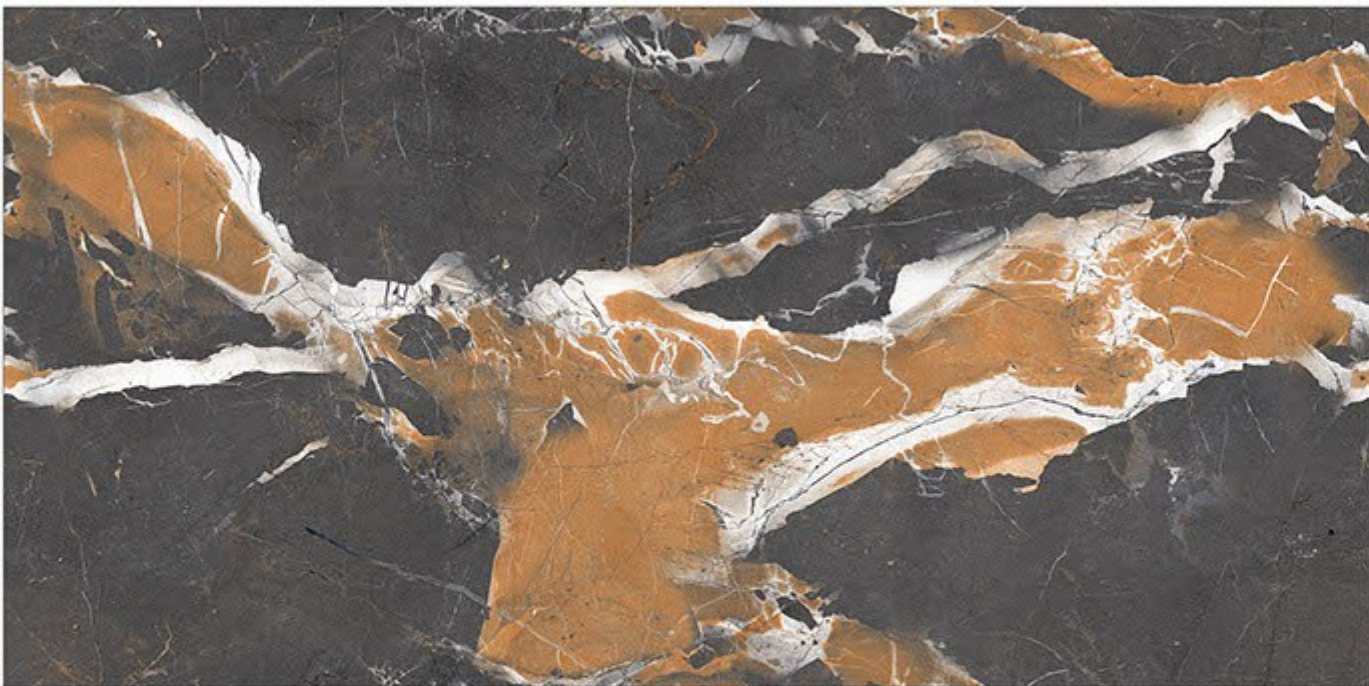

Finish: Hi-Glossy(INFINITY)

TELTIC

RANDOM\_4

600x1200mm

Finish: Glossy(INFINITY)

TRANO

RANDOM\_4

600x1200mm  
Finish: Hi-Glossy(INFINITY)